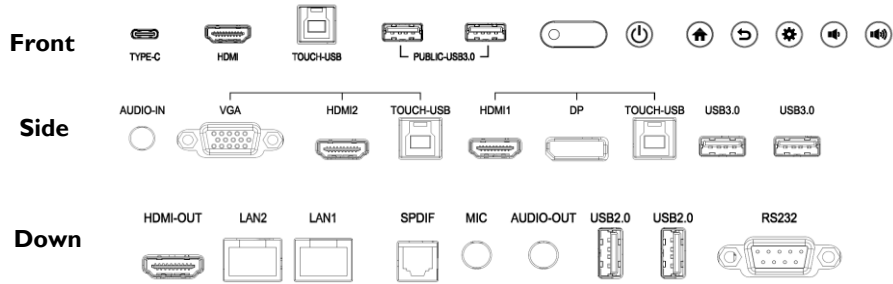

Input/output terminals